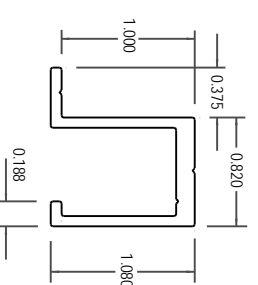

PHANTOM ALUMINUM SILL ADAPTERS

All dimensions are given in inches

TOP SILL

BREAK SILL

OUT SILL

INSIDE JAMB SILL

TRIM SILL

2" IN SILL

5" IN SILL

V2 TRIM