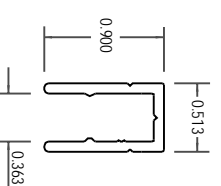

PHANTOM ALUMINUM SILL ADAPTERS

All dimensions are given in inches

TOP SILL

BREAK SILL

OUT SILL

INSIDE JAMB SILL

TRIM SILL

2" IN SILL

5" IN SILL

V2 TRIM