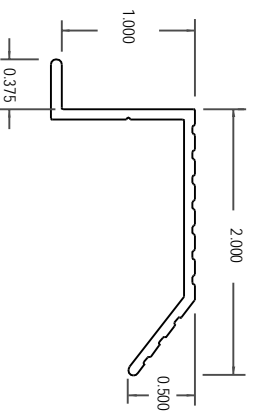

PHANTOM ALUMINUM SILL ADAPTERS

All dimensions are given in inches

TOP SILL

BREAK SILL

OUT SILL

INSIDE JAMB SILL

TRIM SILL

2" IN SILL

5" IN SILL

V2 TRIM