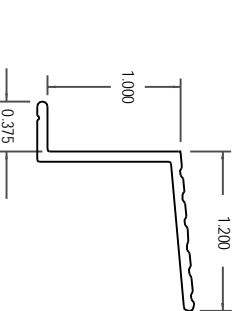

PHANTOM ALUMINUM SILL ADAPTERS

All dimensions are given in inches

TOP SILL

BREAK SILL

OUT SILL

INSIDE JAMB SILL

TRIM SILL

2" IN SILL

5" IN SILL

V2 TRIM