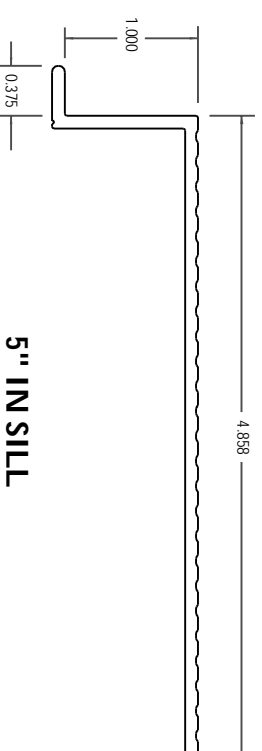

PHANTOM ALUMINUM SILL ADAPTERS

All dimensions are given in inches

TOP SILL

BREAK SILL

OUT SILL

INSIDE JAMB SILL

TRIM SILL

2" IN SILL

5" IN SILL

V2 TRIM