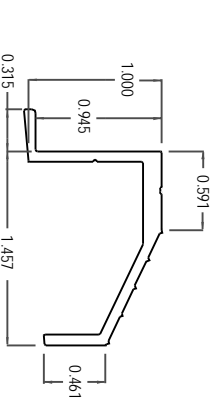

PHANTOM ALUMINUM SILL ADAPTERS

All dimensions are given in inches

TOP SILL

BREAK SILL

OUT SILL

INSIDE JAMB SILL

TRIM SILL

2" IN SILL

5" IN SILL

V2 TRIM