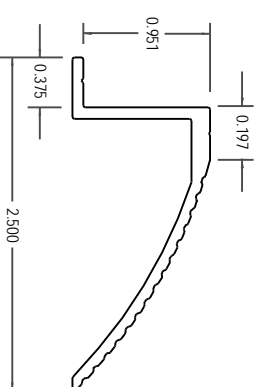

PHANTOM ALUMINUM SILL ADAPTERS

All dimensions are given in inches

TOP SILL

BREAK SILL

OUT SILL

INSIDE JAMB SILL

TRIM SILL

2" IN SILL

5" IN SILL

V2 TRIM