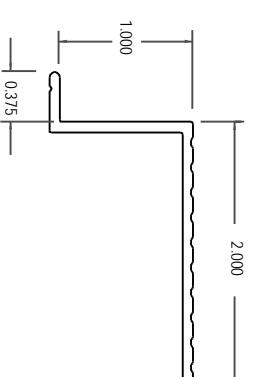

PHANTOM ALUMINUM SILL ADAPTERS

All dimensions are given in inches

TOP SILL

BREAK SILL

OUT SILL

INSIDE JAMB SILL

TRIM SILL

2" IN SILL

5" IN SILL

V2 TRIM