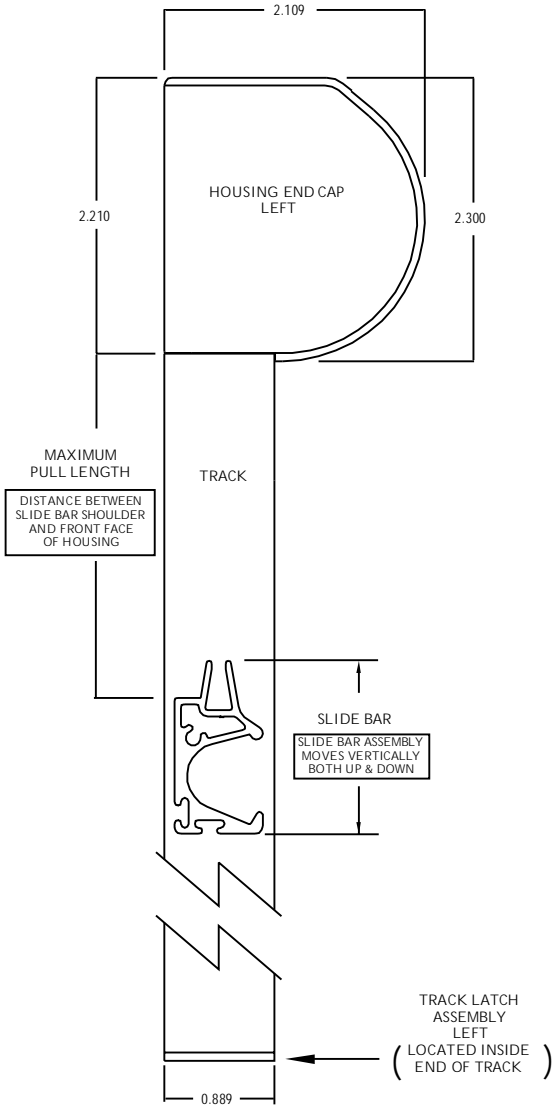

Serene Design Specifications

Detail Views

SERENE WINDOW SCREEN ASSEMBLY LEFT SIDE VIEW

MOUNTING SCENARIO'S FOR THE HOUSING MOUNTING BRACKET (RAIL)

All Dimensions Are In Inches

Creator: NDR	Date: 03/20/2006	Revision: Rev:
Drawing Title: PSSERPRODDDESIGNSPEC02		
© 2010 Phantom Mfg. Intl Ltd.		Scale: 1 : 1