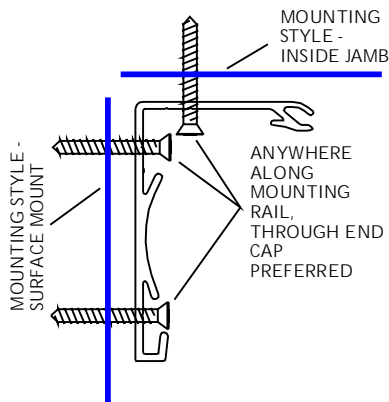

Serene Design Specifications

Detail Views

SERENE WINDOW SCREEN ASSEMBLY LEFT SIDE VIEW

MOUNTING SCENARIO'S FOR THE HOUSING MOUNTING BRACKET (RAIL)

All Dimensions Are In Inches

Creator: NDR	Date: 03/20/2006	Revision: Rev:
Drawing Title: PSSERPRODDDESIGNSPEC02		
© 2010 Phantom Mfg. Intl Ltd.		Scale: 1 : 1