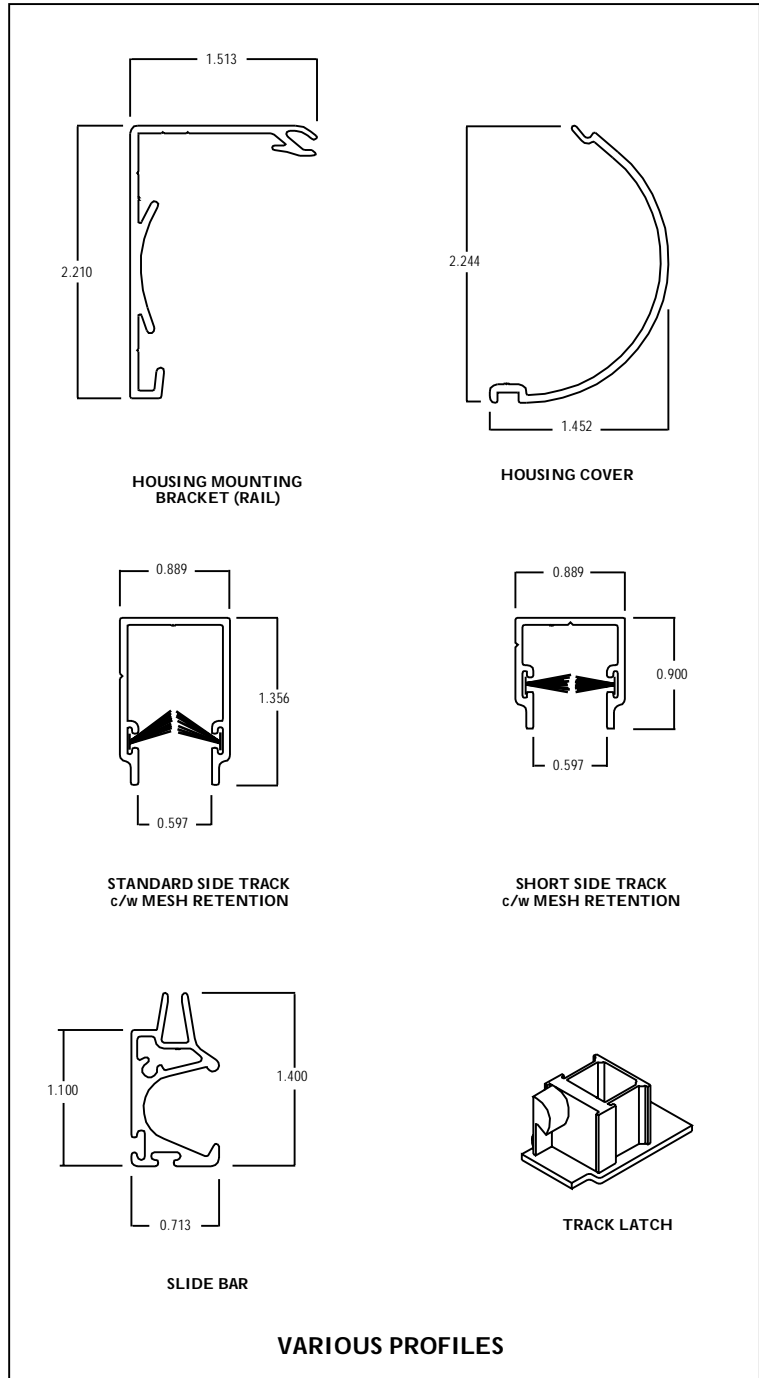

Serene Design Specifications

Detail Views

SERENE WINDOW SCREEN ASSEMBLY LEFT SIDE VIEW

MOUNTING SCENARIO'S FOR THE HOUSING MOUNTING BRACKET (RAIL)

All Dimensions Are In Inches

Creator: NDR	Date: 03/20/2006	Revision: Rev:
Drawing Title: PSSERPRODDDESIGNSPEC02		
© 2010 Phantom Mfg. Intl Ltd.		Scale: 1 : 1